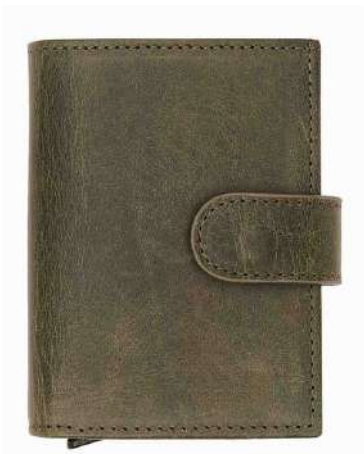

Your Pantone Code or 1 2 3 4 5 6 7 8

WALLET

men's

Product #626MG

CARD HOLDER

Brand : Private Label or leFather
Material : Genuine Leather
Opening-Closing: Latch - Snap
Credit Card Compartment: 5 + 4 Pieces
Cash Compartment: 1 Piece
Transparent Compartment: 1 Piece
Dimensions: 78 x 104 x 27 MM

Your Pantone Code or 1 2 3 4 5 6 7 8

Product #615CR

CARD HOLDER

Brand : Private Label or leFather
Material : Genuine Leather
Opening-Closing: Snap - Latch
Hidden Compartment: 1 Piece
Credit Card Compartment: 5 + 4 Pieces
Cash Compartment: 1 Piece
Dimensions: 75 x 103 x 22 MM